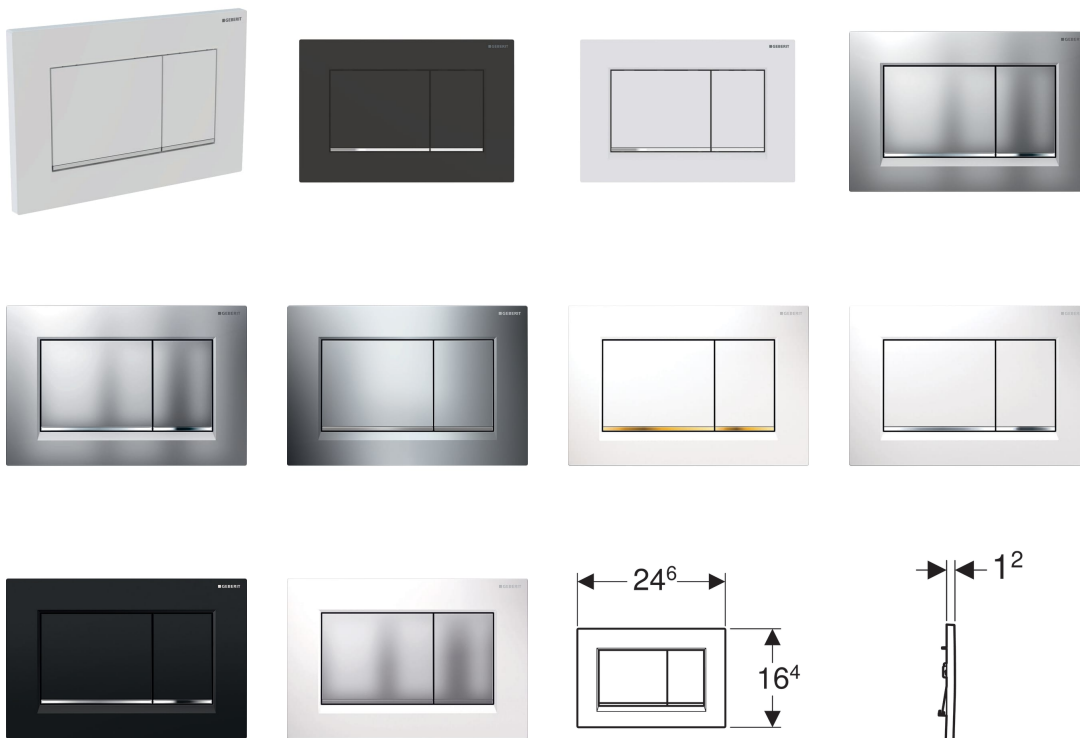

**Geberit flush plate Sigma30 for dual flush**

**Application purposes**

- For flush actuation with Geberit Sigma concealed cisterns

**Characteristics**

- Front actuation
- Sound-absorbing actuator rods, tool-free fast adjustment

**Technical data**

Actuation force | < 20 N

**Scope of delivery**

- Mounting frame
- 2 distance bolts
- 2 actuator rods

Art. no.	Surface / colour	Material designation	B	H	T	
115.883.KH.1	Plate and buttons: gloss chrome-plated Design stripes: matt chrome-plated	Plastic	24.6 cm	16.4 cm	1.2 cm	
115.883.KJ.1	Plate and buttons: white Design stripes: gloss chrome-plated	Plastic	24.6 cm	16.4 cm	1.2 cm	
115.883.KK.1	Plate and buttons: white Design stripes: gold-plated	Plastic	24.6 cm	16.4 cm	1.2 cm	
115.883.KL.1	Plate: white Buttons and design stripes: matt chrome-plated	Plastic	24.6 cm	16.4 cm	1.2 cm	
115.883.KM.1	Plate and buttons: black Design stripes: gloss chrome-plated	Plastic	24.6 cm	16.4 cm	1.2 cm	
115.883.KN.1	Plate and buttons: matt chrome-plated Design stripes: gloss chrome-plated	Plastic	24.6 cm	16.4 cm	1.2 cm	
115.883.JQ.1	Plate and buttons: matt chrome-coated, easy-to-clean coated Design stripes: gloss chrome-plated	Plastic	24.6 cm	16.4 cm	1.2 cm	NEW

Art. no.	Surface / colour	Material designation	B	H	T	
115.883.JT.1	Plate and buttons: white matt coated, easy-to-clean coated Design stripes: gloss chrome-plated	Plastic	24.6 cm	16.4 cm	1.2 cm	NEW
115.883.14.1	Plate and button: black matt coated, easy-to-clean coated Design stripes: gloss chrome-plated	Plastic	24.6 cm	16.4 cm	1.2 cm	NEW

#### Accessories

- Insert for Geberit DuoFresh stick, for Sigma concealed cistern 12 cm
- Geberit extension set for Sigma, Omega and Kappa concealed cisterns